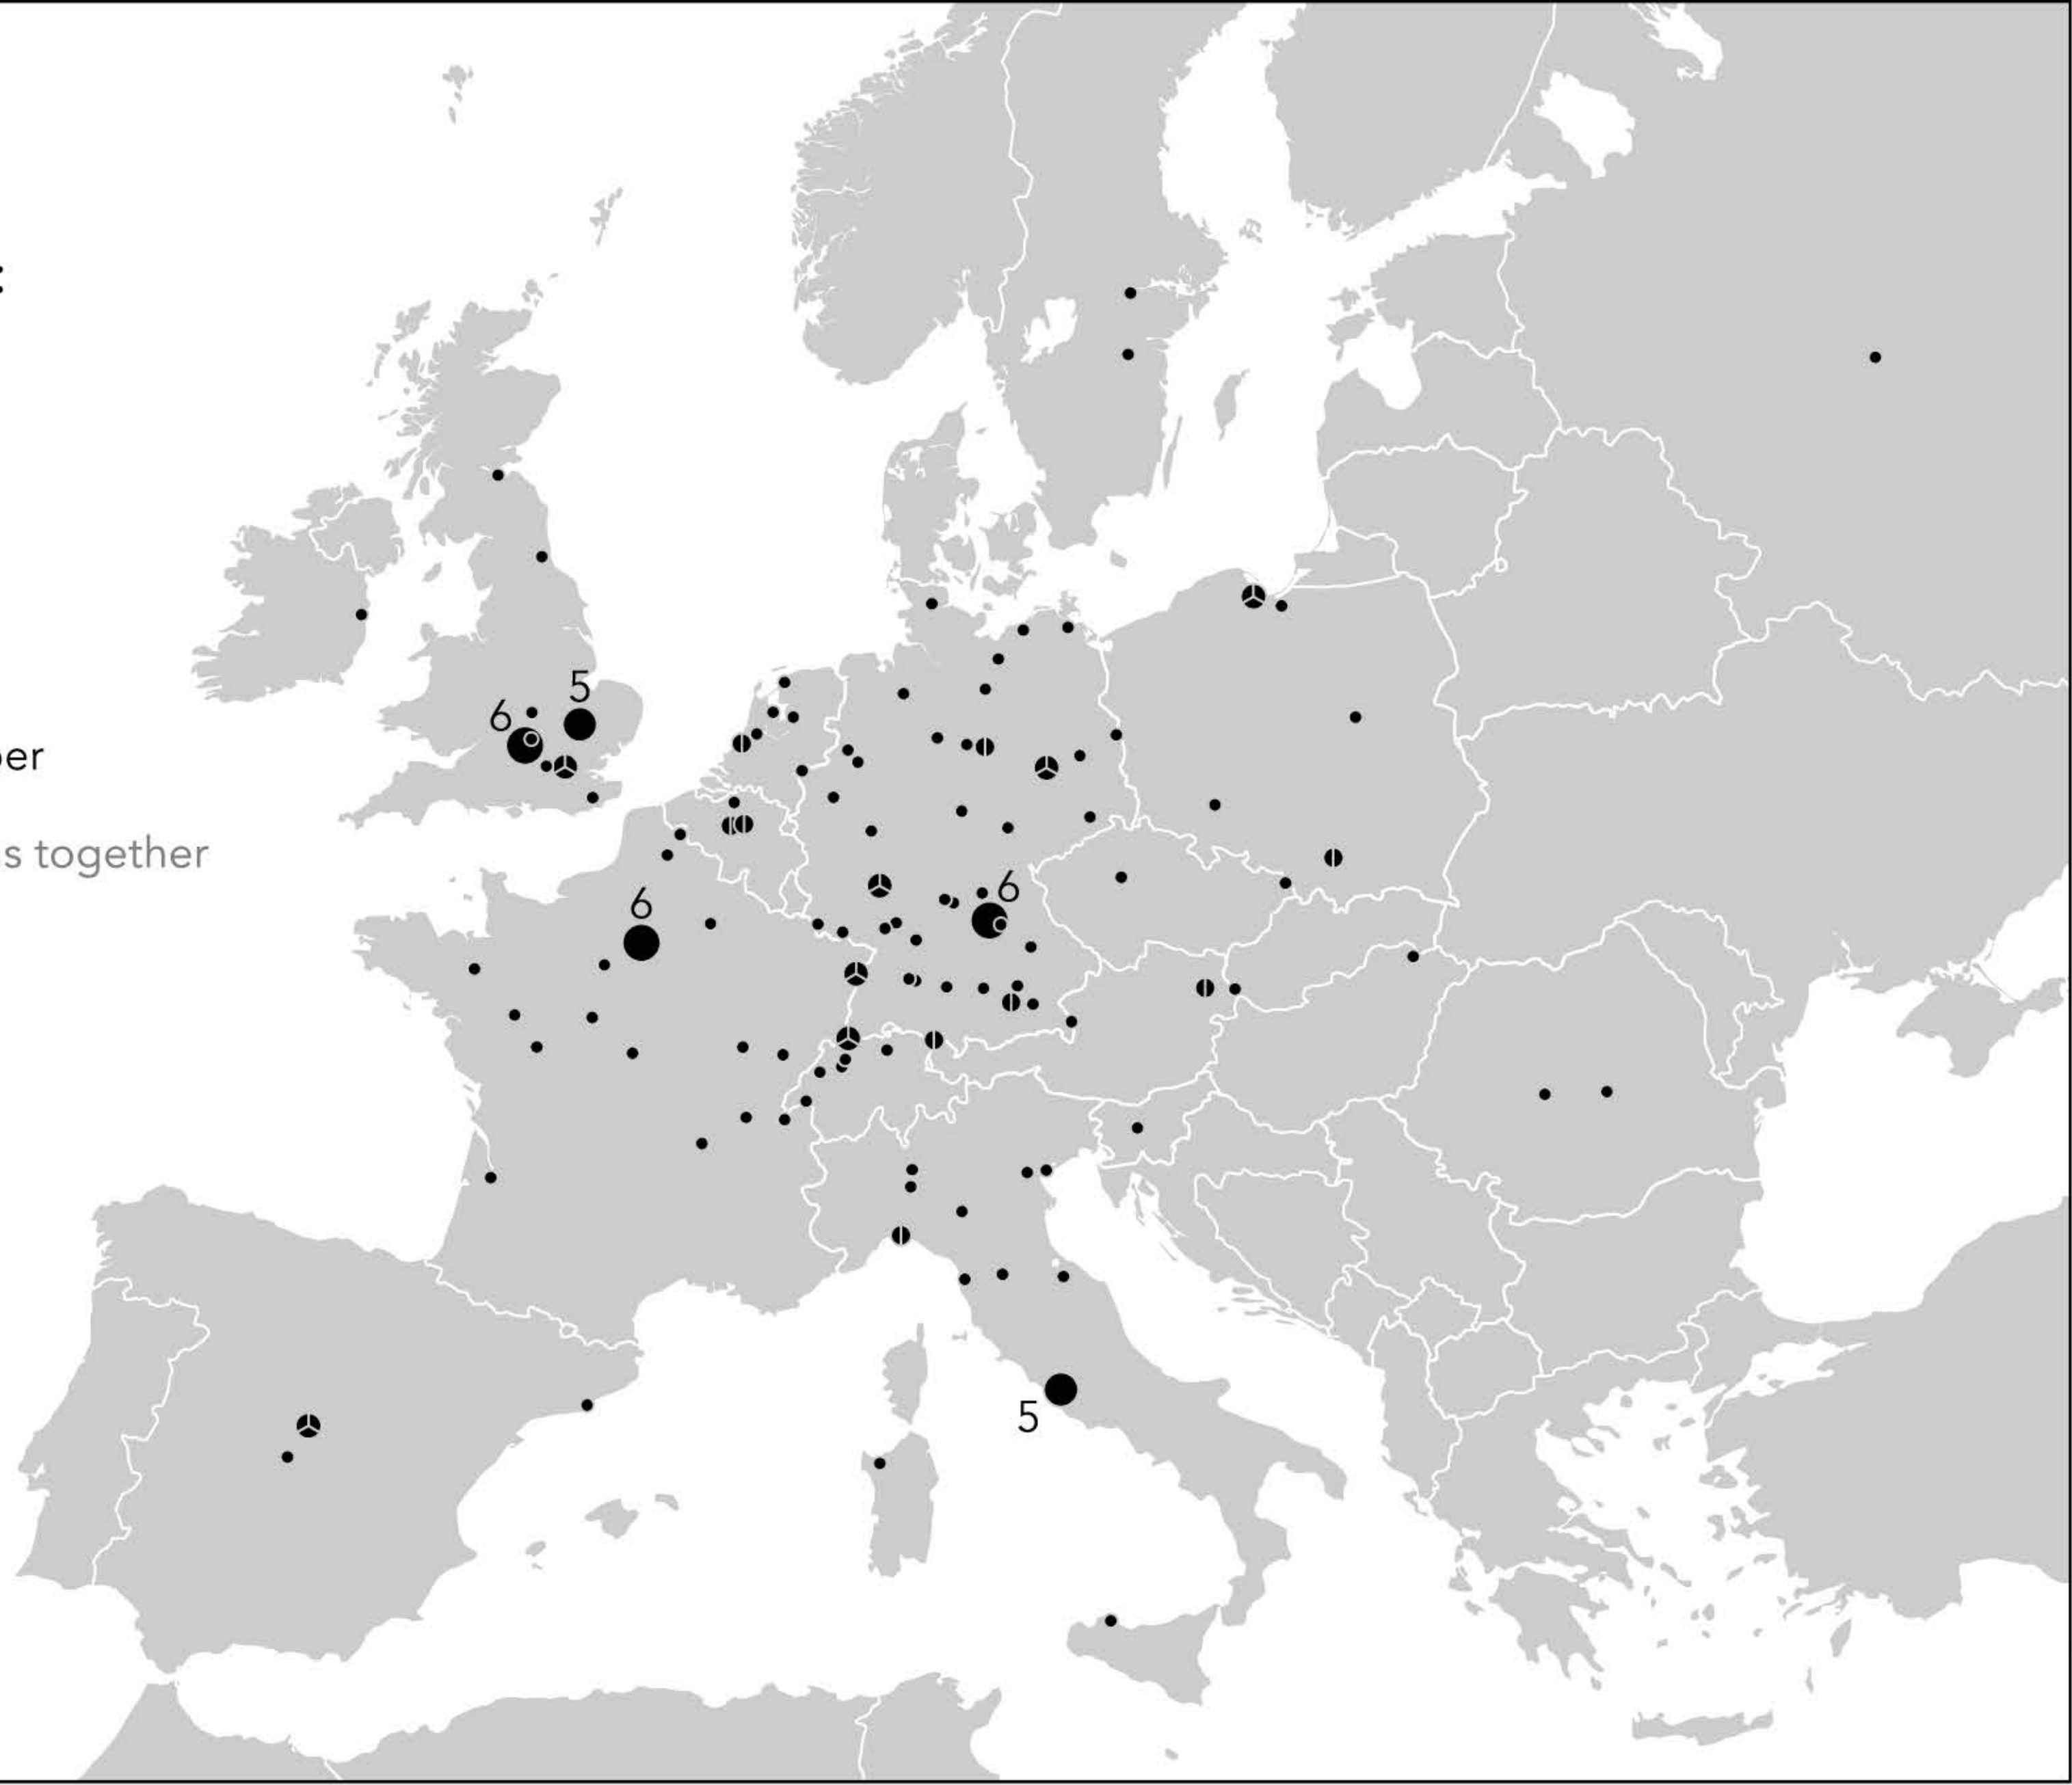

c. 1600

number of copies:

- 1
- 2
- ◐ 3
- ⊕ 4
- 5+
with exact number

1543 and 1555 editions together
present-day borders

Total: 161 copies mapped worldwide

same scale
as Europe

c. 1700

number of copies:

- 1
- 2
- ◐ 3
- ⊕ 4
- 5+
with exact number

1543 and 1555 editions together
present-day borders

Total: 245 copies mapped worldwide

same scale
as Europe

c. 1800

number of copies:

- 1
- 2
- ◐ 3
- ⊕ 4
- ⊙ 5+
with exact number

1543 and 1555 editions together
present-day borders

Total: 344 copies mapped worldwide

c. 1900

number of copies:

- 1
- 2
- ◐ 3
- ⊕ 4
- ⊙ 5+
with exact number

1543 and 1555 editions together
present-day borders

Total: 608 copies mapped worldwide

* includes Boston
and Cambridge

same scale
as Europe

2017

number of copies:

- 1
- 2
- ◐ 3
- ⊕ 4
- ◉ 5+
with exact number

1543 and 1555 editions together

Total: 612 copies mapped worldwide