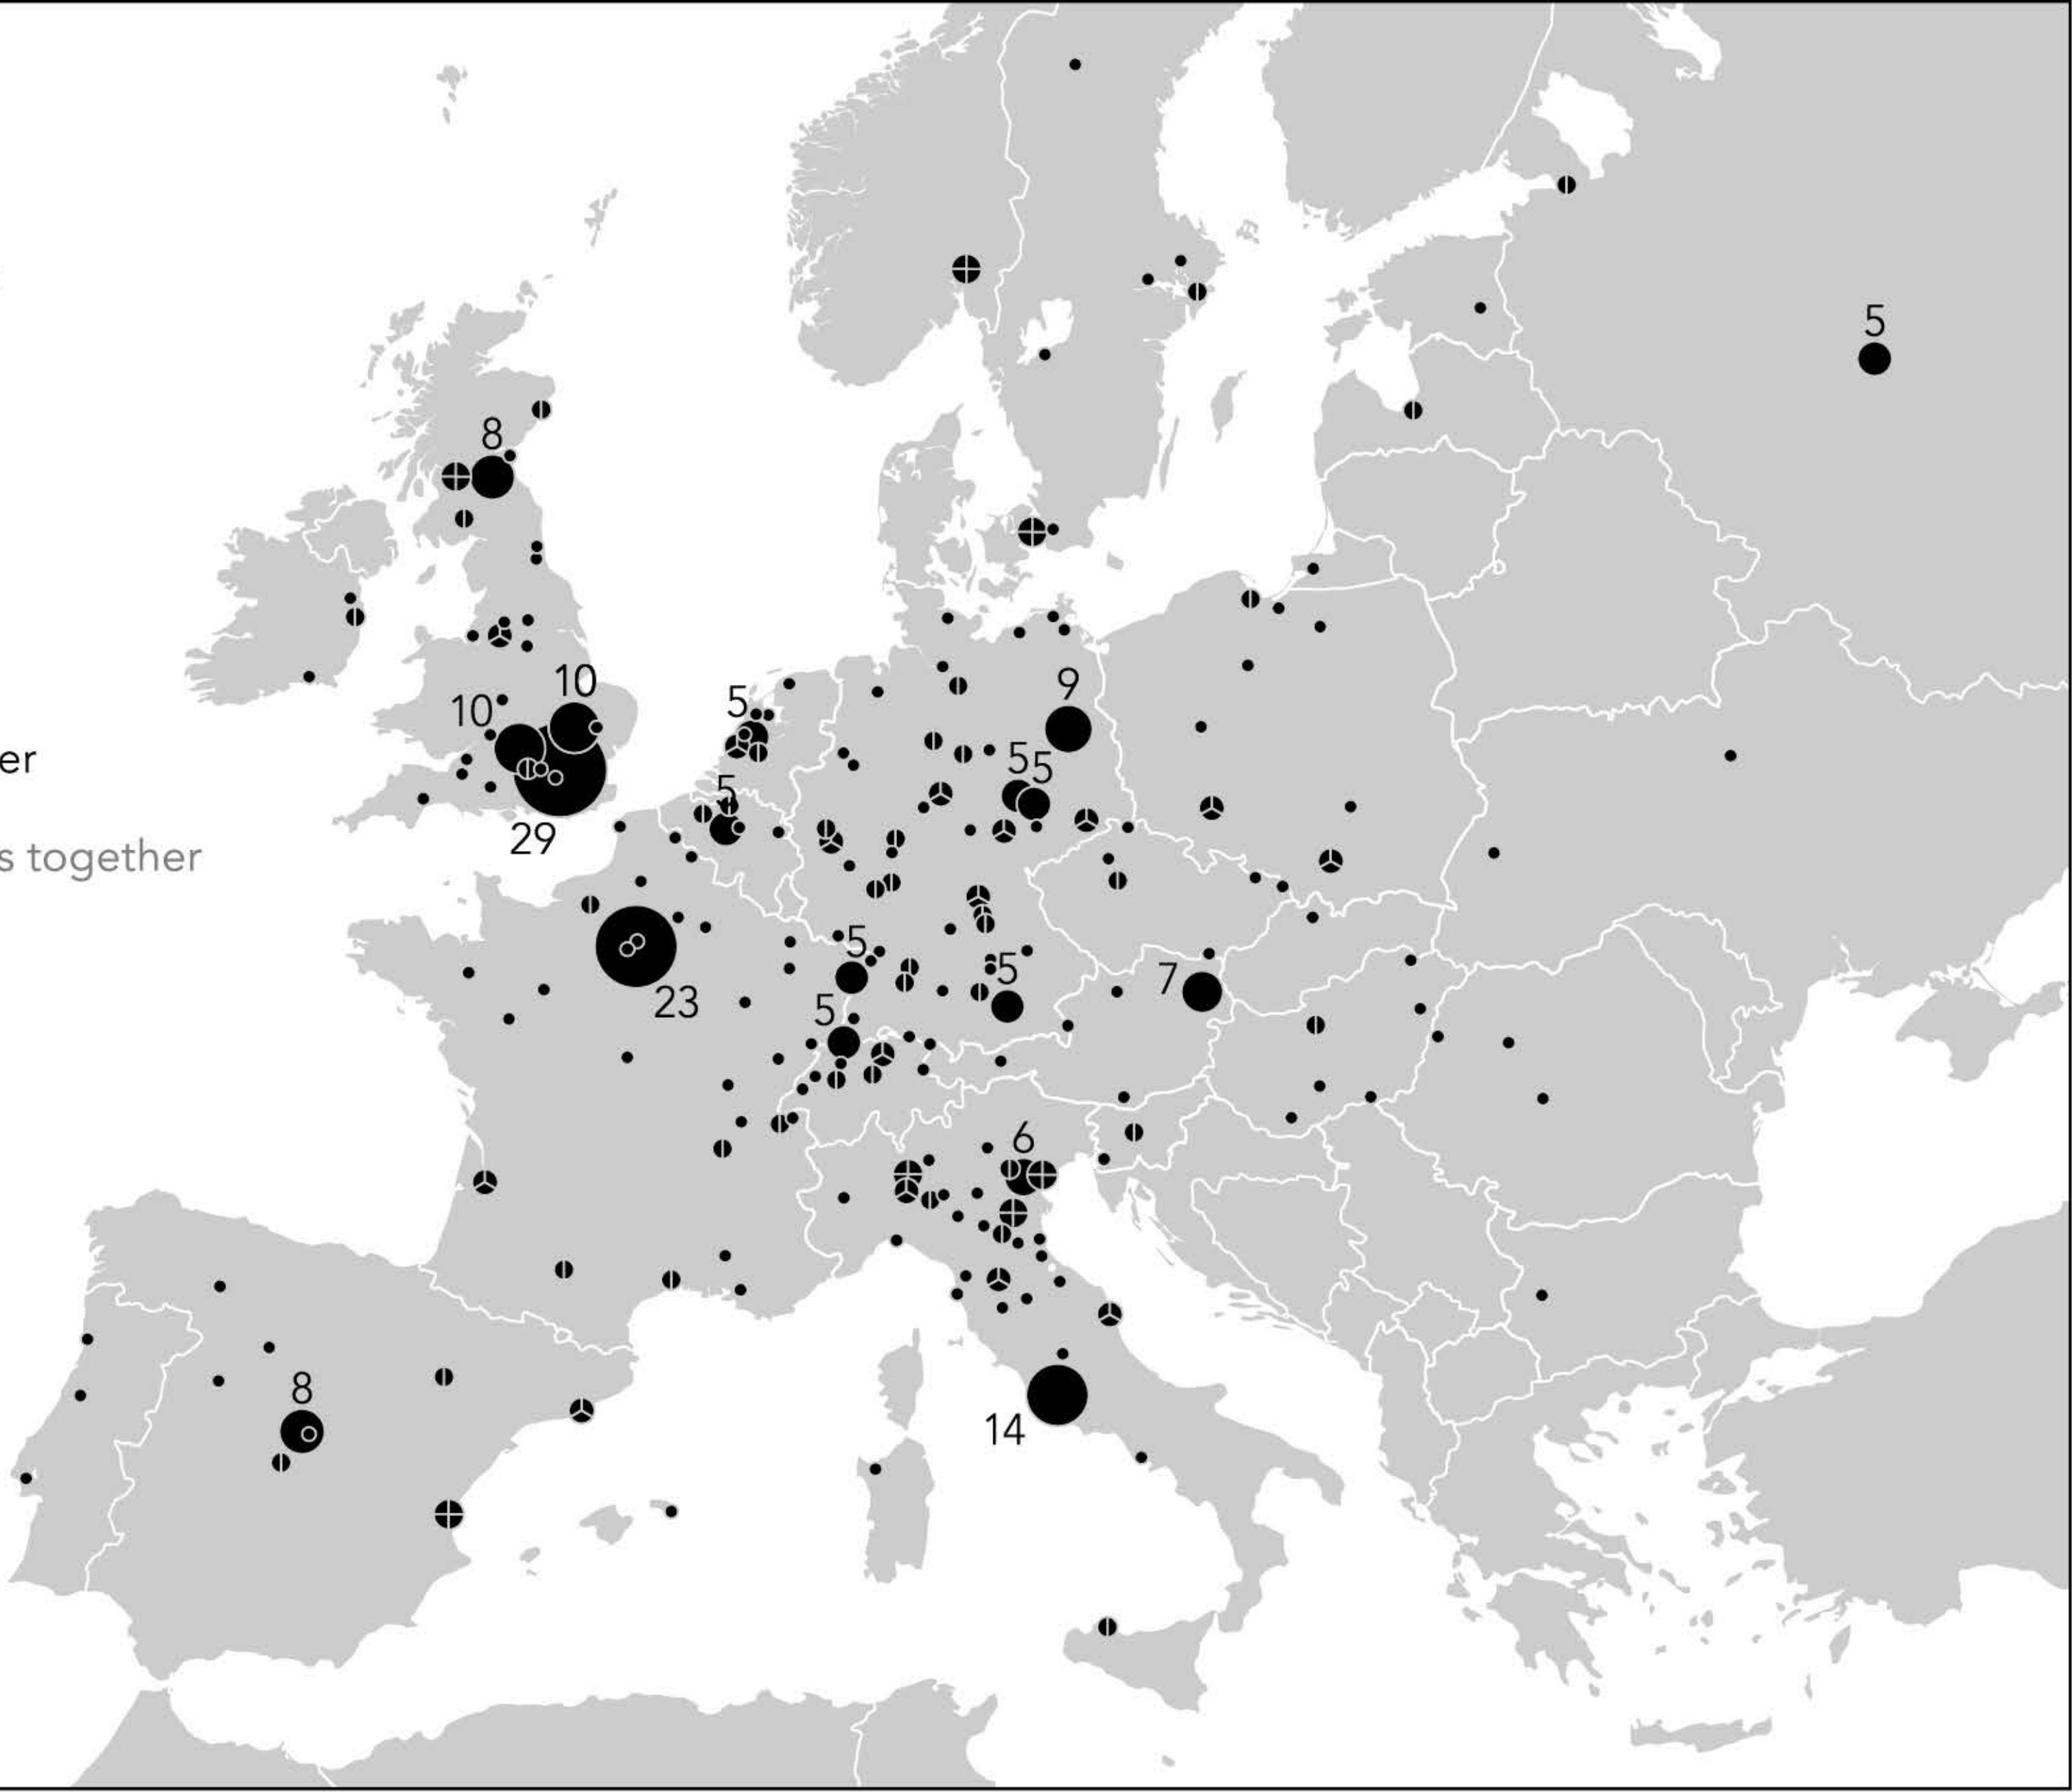

c. 1600

number of copies:

- 1
- 2
- ◐ 3
- ⊕ 4
- 5+
with exact number

1543 and 1555 editions together
present-day borders

Total: 161 copies mapped worldwide

same scale
as Europe

c. 1700

number of copies:

- 1
- 2
- ◐ 3
- ⊕ 4
- 5+
with exact number

1543 and 1555 editions together
present-day borders

Total: 245 copies mapped worldwide

same scale
as Europe

c. 1800

number of copies:

- 1
- 2
- ◐ 3
- ⊕ 4
- ⊙ 5+
with exact number

1543 and 1555 editions together
present-day borders

Total: 344 copies mapped worldwide

c. 1900

number of copies:

- 1
- 2
- ◐ 3
- ⊕ 4
- ⊙ 5+
with exact number

1543 and 1555 editions together
present-day borders

Total: 608 copies mapped worldwide

* includes Boston
and Cambridge

same scale
as Europe

2017

number of copies:

- 1
- 2
- ◐ 3
- ⊕ 4
- ◉ 5+
with exact number

1543 and 1555 editions together

Total: 612 copies mapped worldwide