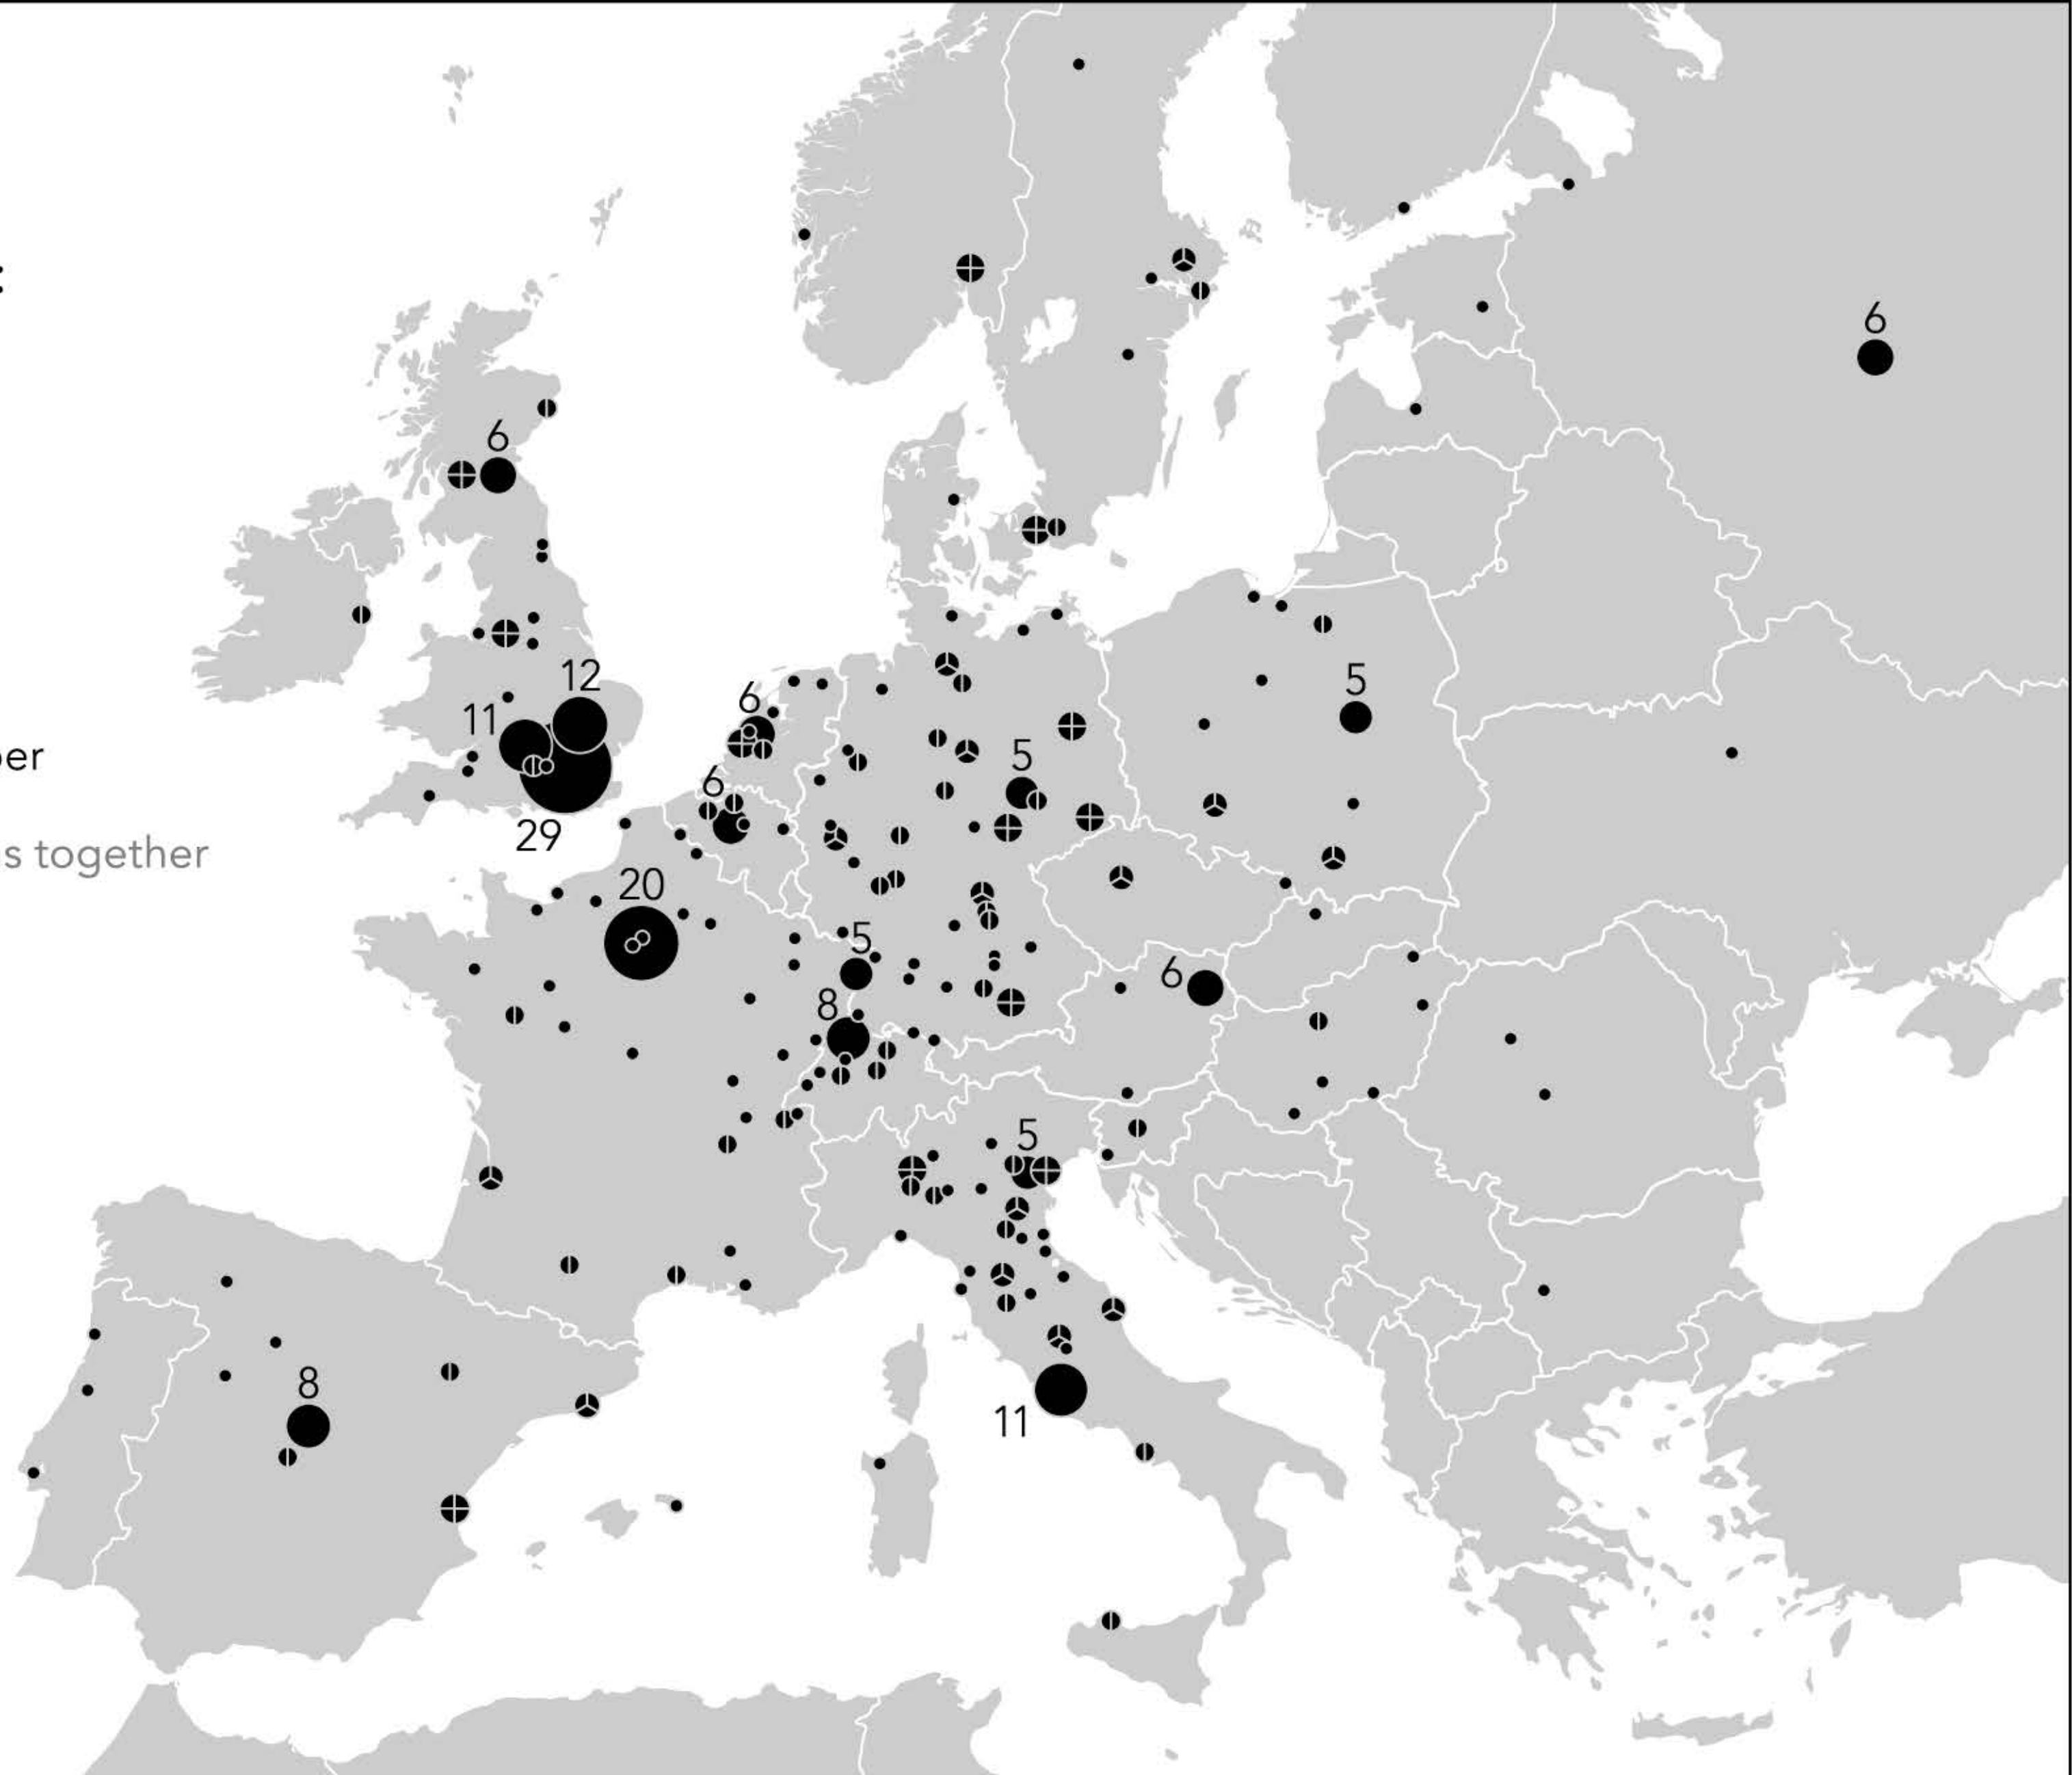

c. 1600

number of copies:

- 1
- 2
- ◐ 3
- ⊕ 4
- 5+
with exact number

1543 and 1555 editions together
present-day borders

Total: 161 copies mapped worldwide

same scale
as Europe

c. 1700

number of copies:

- 1
- 2
- ◐ 3
- ⊕ 4
- 5+
with exact number

1543 and 1555 editions together
present-day borders

Total: 245 copies mapped worldwide

same scale
as Europe

c. 1800

number of copies:

- 1
- 2
- ◐ 3
- ⊕ 4
- ⊙ 5+
with exact number

1543 and 1555 editions together
present-day borders

Total: 344 copies mapped worldwide

c. 1900

number of copies:

- 1
- 2
- ◐ 3
- ⊕ 4
- ⊙ 5+
with exact number

1543 and 1555 editions together
present-day borders

Total: 608 copies mapped worldwide

* includes Boston
and Cambridge

same scale
as Europe

2017

number of copies:

- 1
- 2
- ◐ 3
- ⊕ 4
- ◉ 5+
with exact number

1543 and 1555 editions together

Total: 612 copies mapped worldwide