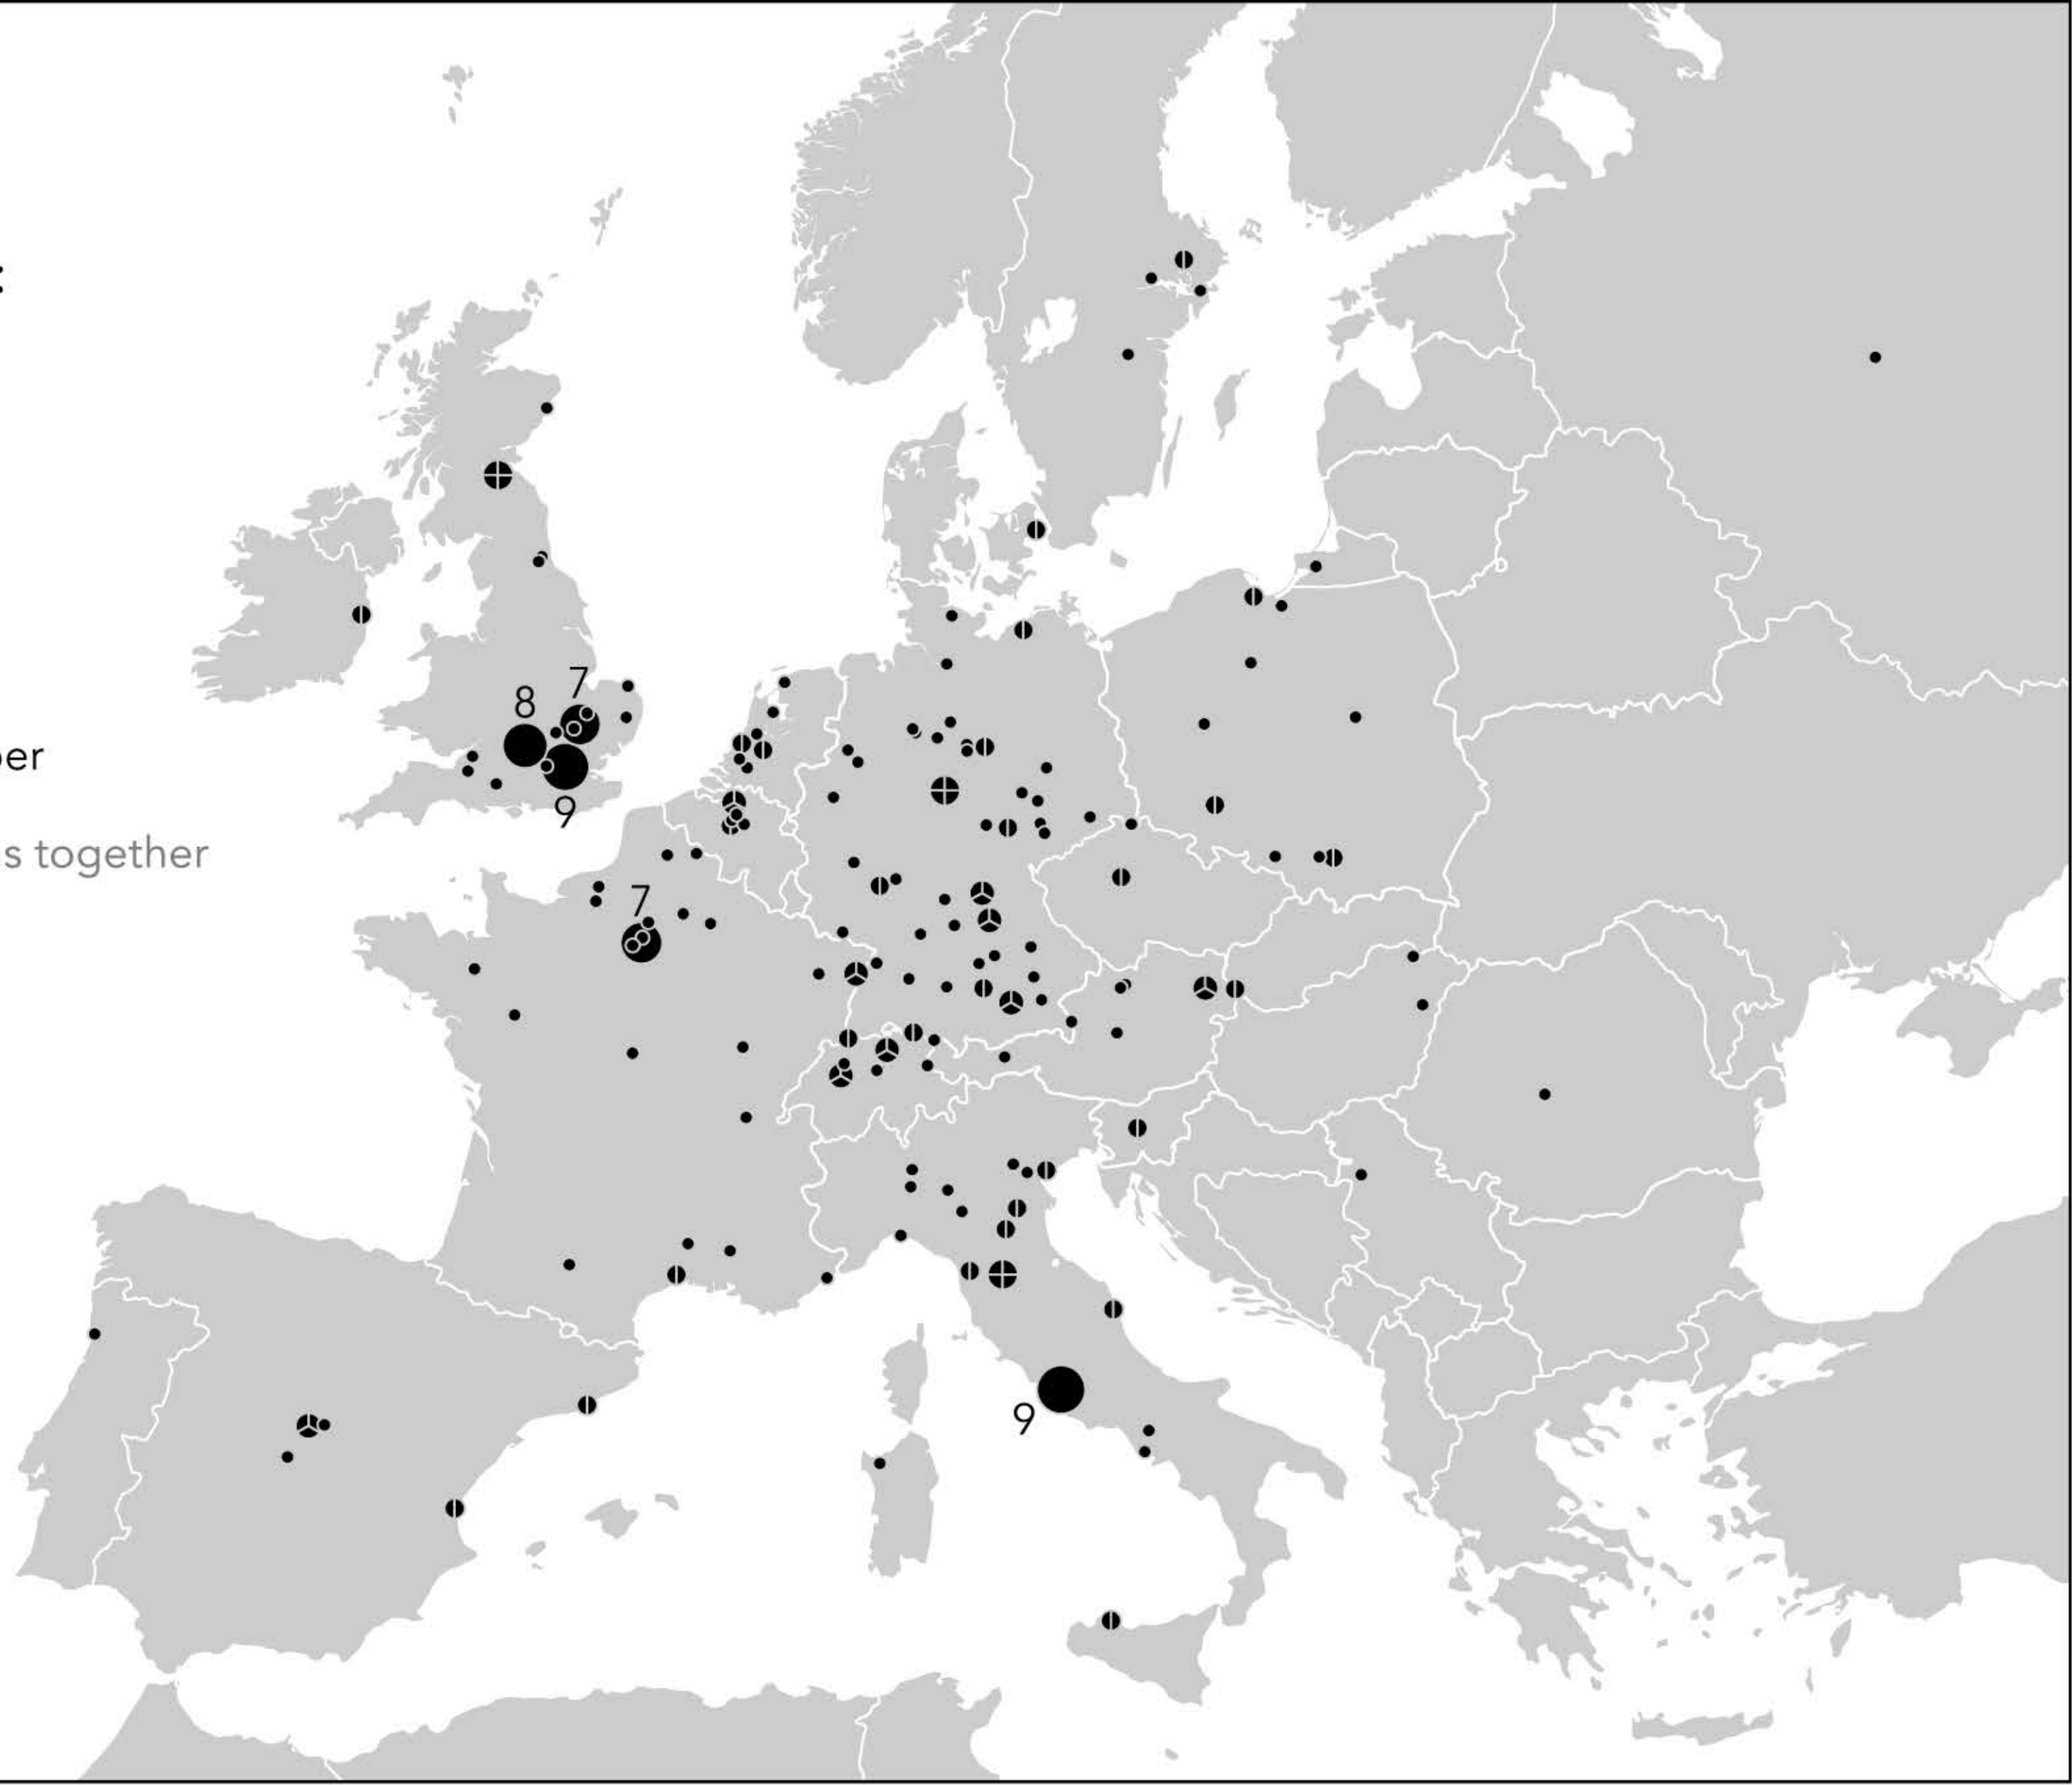

c. 1600

number of copies:

- 1
- 2
- ◐ 3
- ⊕ 4
- 5+
with exact number

1543 and 1555 editions together
present-day borders

Total: 161 copies mapped worldwide

same scale
as Europe

c. 1700

number of copies:

- 1
- 2
- ◐ 3
- ⊕ 4
- 5+
with exact number

1543 and 1555 editions together
present-day borders

Total: 245 copies mapped worldwide

same scale
as Europe

c. 1800

number of copies:

- 1
- 2
- ◐ 3
- ⊕ 4
- ⊙ 5+
with exact number

1543 and 1555 editions together
present-day borders

Total: 344 copies mapped worldwide

c. 1900

number of copies:

- 1
- 2
- ◐ 3
- ⊕ 4
- ⊙ 5+
with exact number

1543 and 1555 editions together
present-day borders

Total: 608 copies mapped worldwide

* includes Boston
and Cambridge

same scale
as Europe

2017

number of copies:

- 1
- 2
- ◐ 3
- ⊕ 4
- ◉ 5+
with exact number

1543 and 1555 editions together

Total: 612 copies mapped worldwide